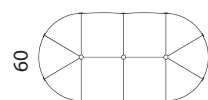

BAO

designer Itamar Harari

235

115

120