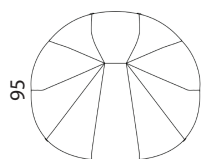

BAO

designer Itamar Harari

235

115

120